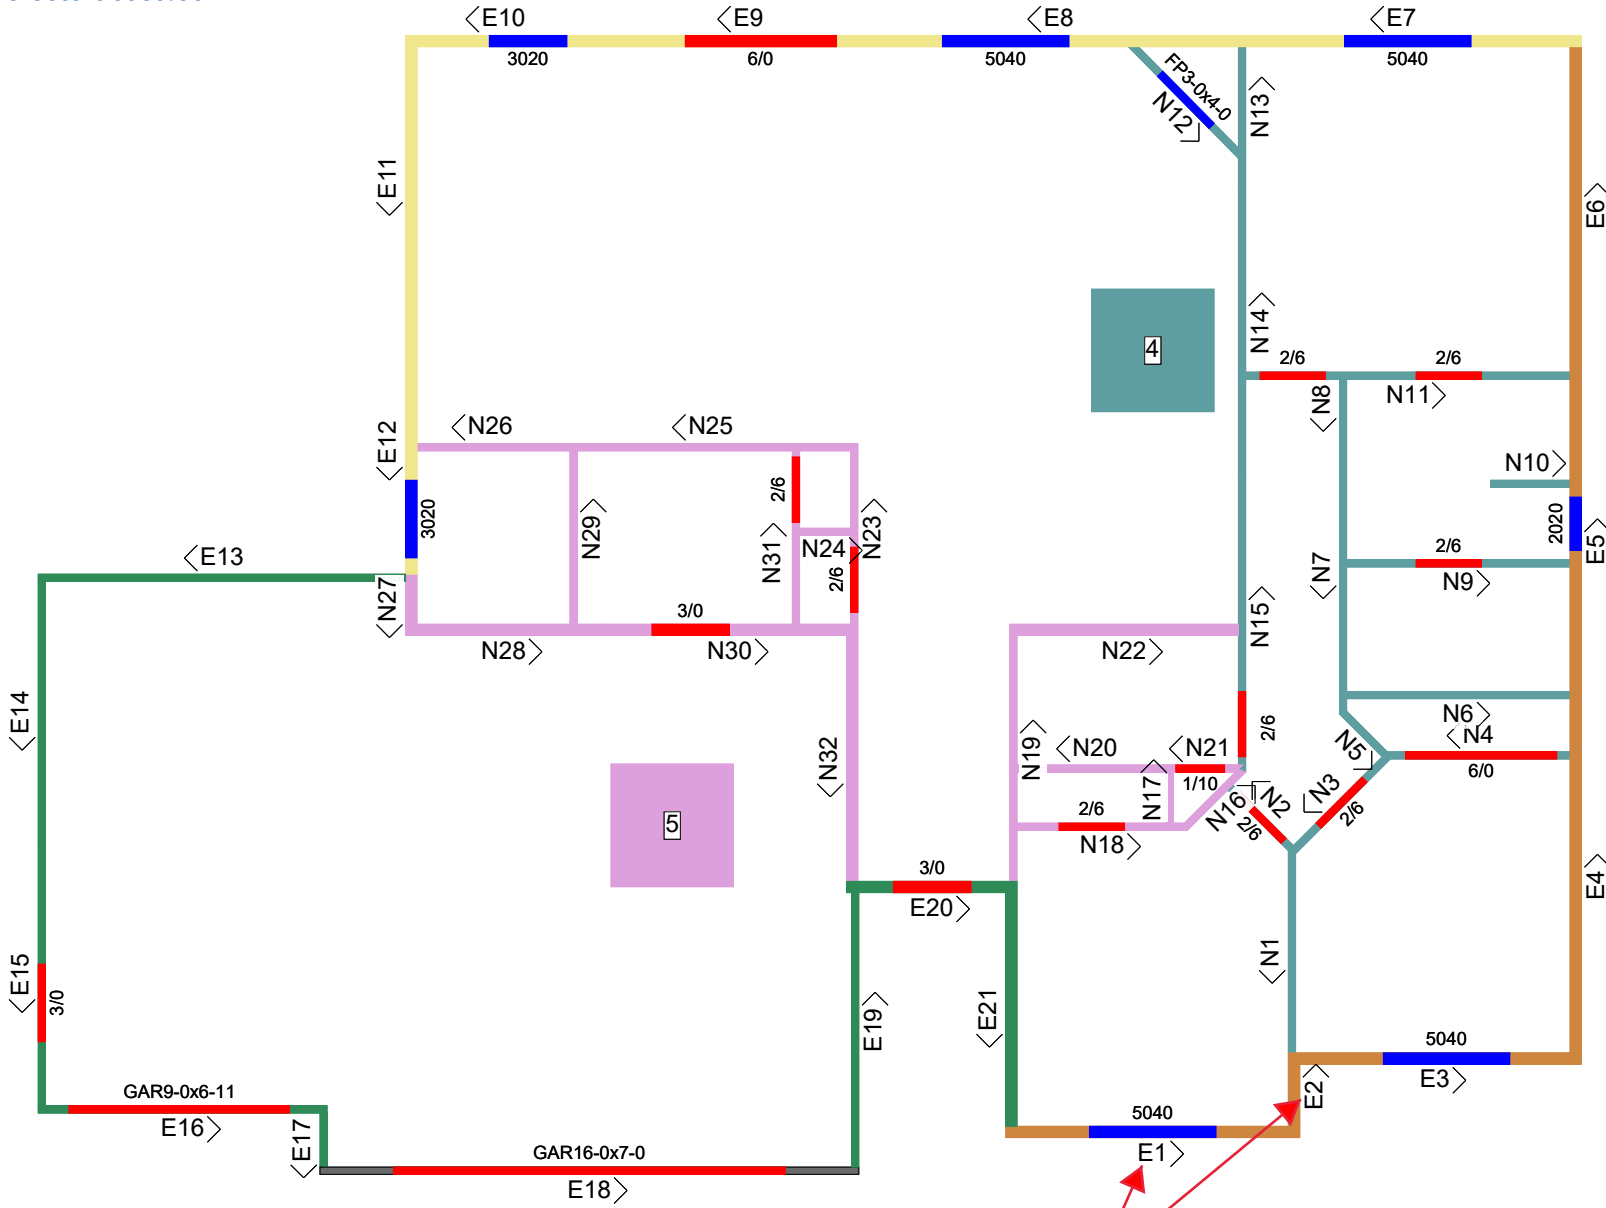

Trusses & Lumber, Inc.
selecttrusses.com

Wall Panel Layout

Door			
Label	Width	Height	Header Height
1/10	2-00-00	6-10-14	6-10-14
2/6	2-08-00	6-10-14	6-10-14
3/0	3-02-00	6-10-14	6-10-14
6/0	6-02-00	6-10-14	6-10-14
GAR9-0x6-11	9-00-00	6-11-00	6-11-00
GAR16-0x7-0	16-00-00	7-00-00	7-00-00

Window			
Label	Width	Height	Header Height
2020	2-02-00	2-02-00	6-10-14
3020	3-02-00	2-02-00	6-10-14
5040	5-02-00	4-02-00	6-10-14
FP3-0x4-0	3-00-00	4-00-00	6-10-14

Wall Panel Bundle Layout

Wall Panels Bundled in Sequence of Setting Order