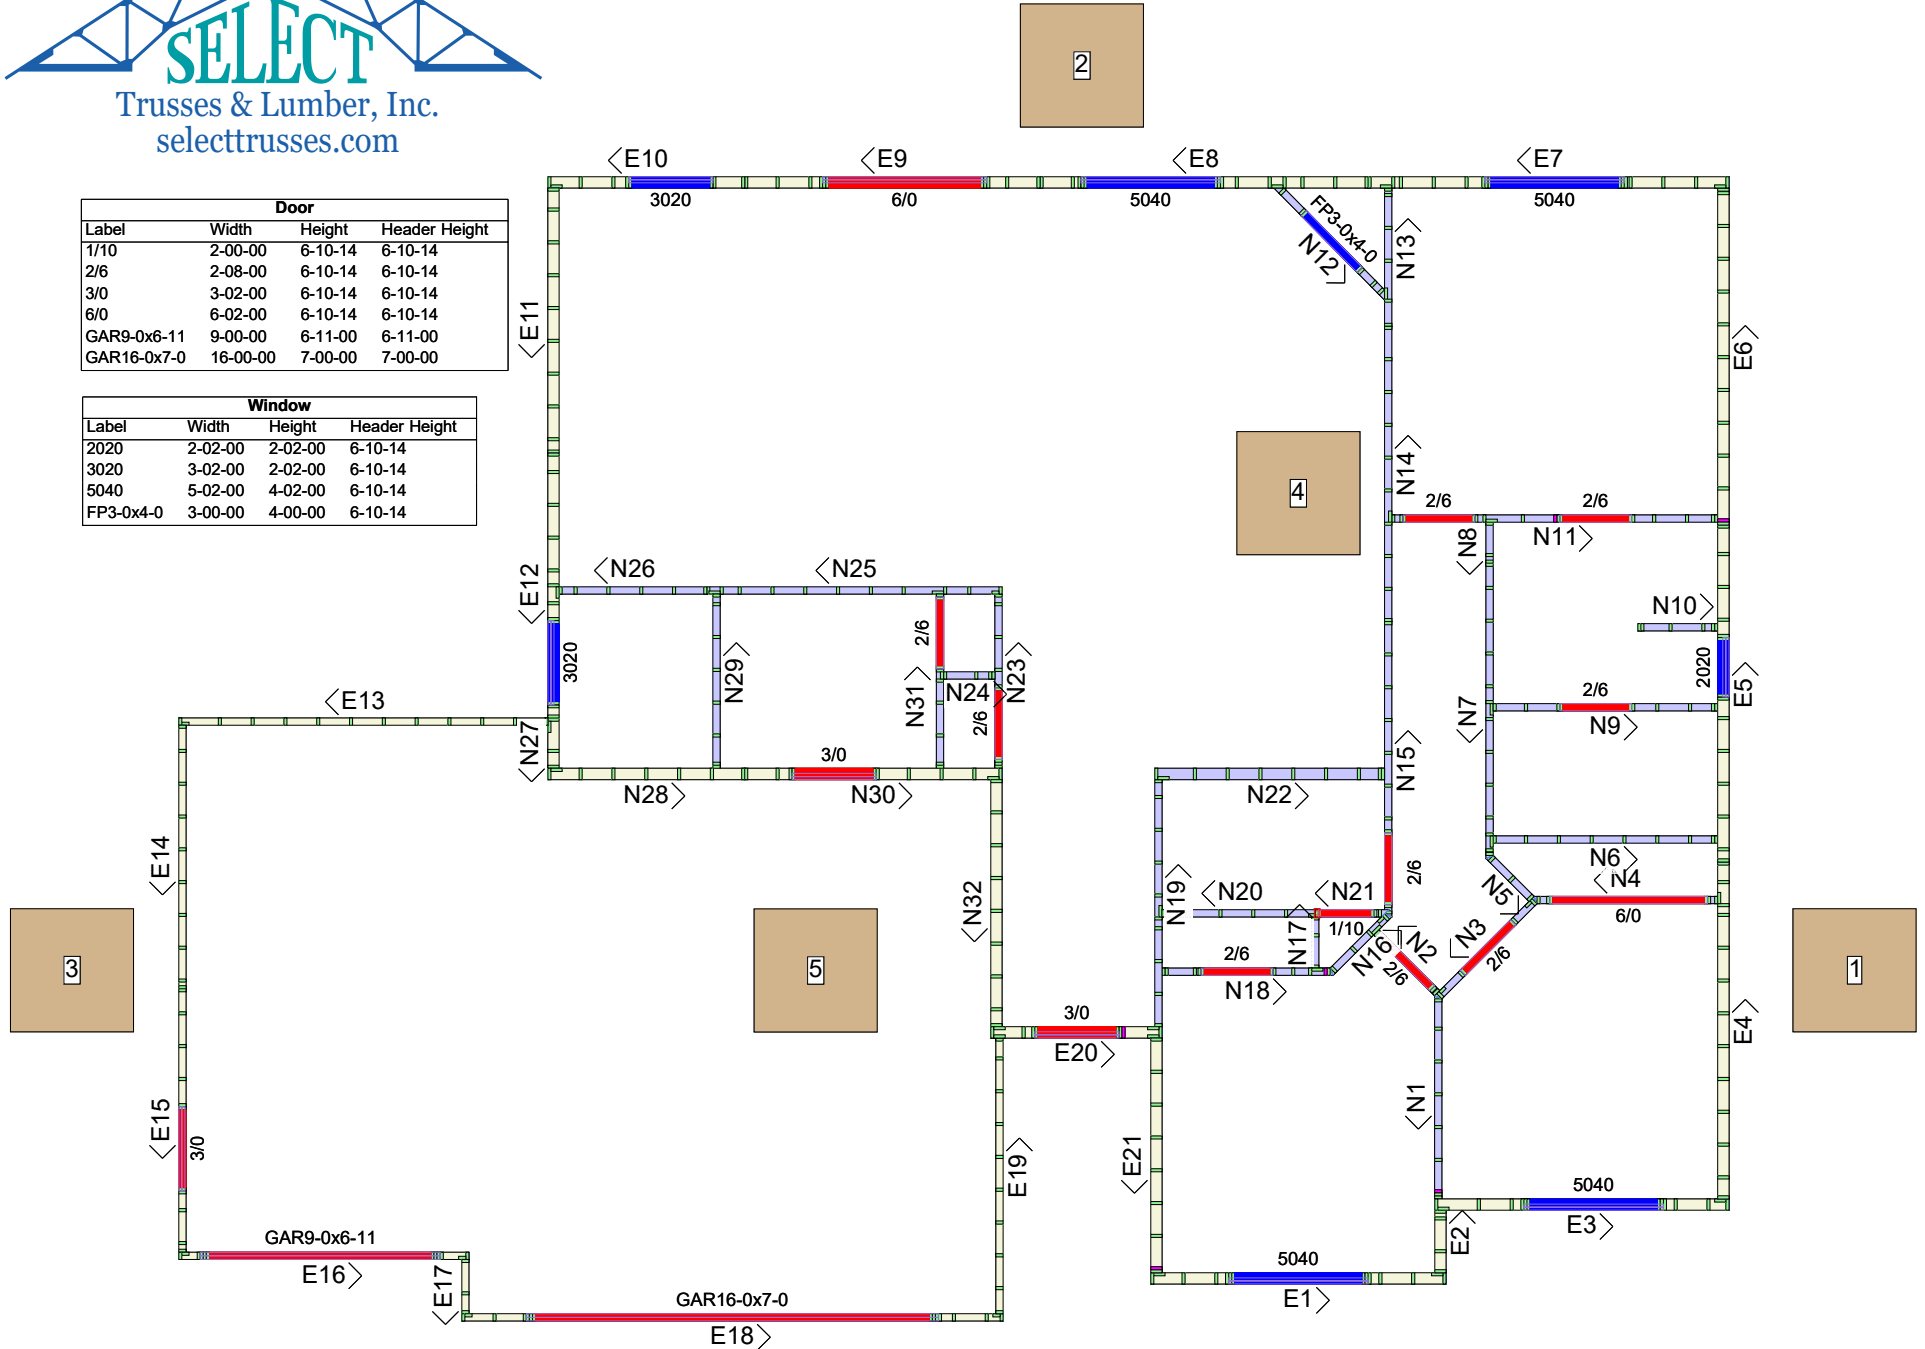

Trusses & Lumber, Inc.
selecttrusses.com

Wall Panel Layout

Door			
Label	Width	Height	Header Height
1/10	2-00-00	6-10-14	6-10-14
2/6	2-08-00	6-10-14	6-10-14
3/0	3-02-00	6-10-14	6-10-14
6/0	6-02-00	6-10-14	6-10-14
GAR9-0x6-11	9-00-00	6-11-00	6-11-00
GAR16-0x7-0	16-00-00	7-00-00	7-00-00

Window			
Label	Width	Height	Header Height
2020	2-02-00	2-02-00	6-10-14
3020	3-02-00	2-02-00	6-10-14
5040	5-02-00	4-02-00	6-10-14
FP3-0x4-0	3-00-00	4-00-00	6-10-14

Wall Panel Bundle Layout

Wall Panels Bundled in Sequence of Setting Order